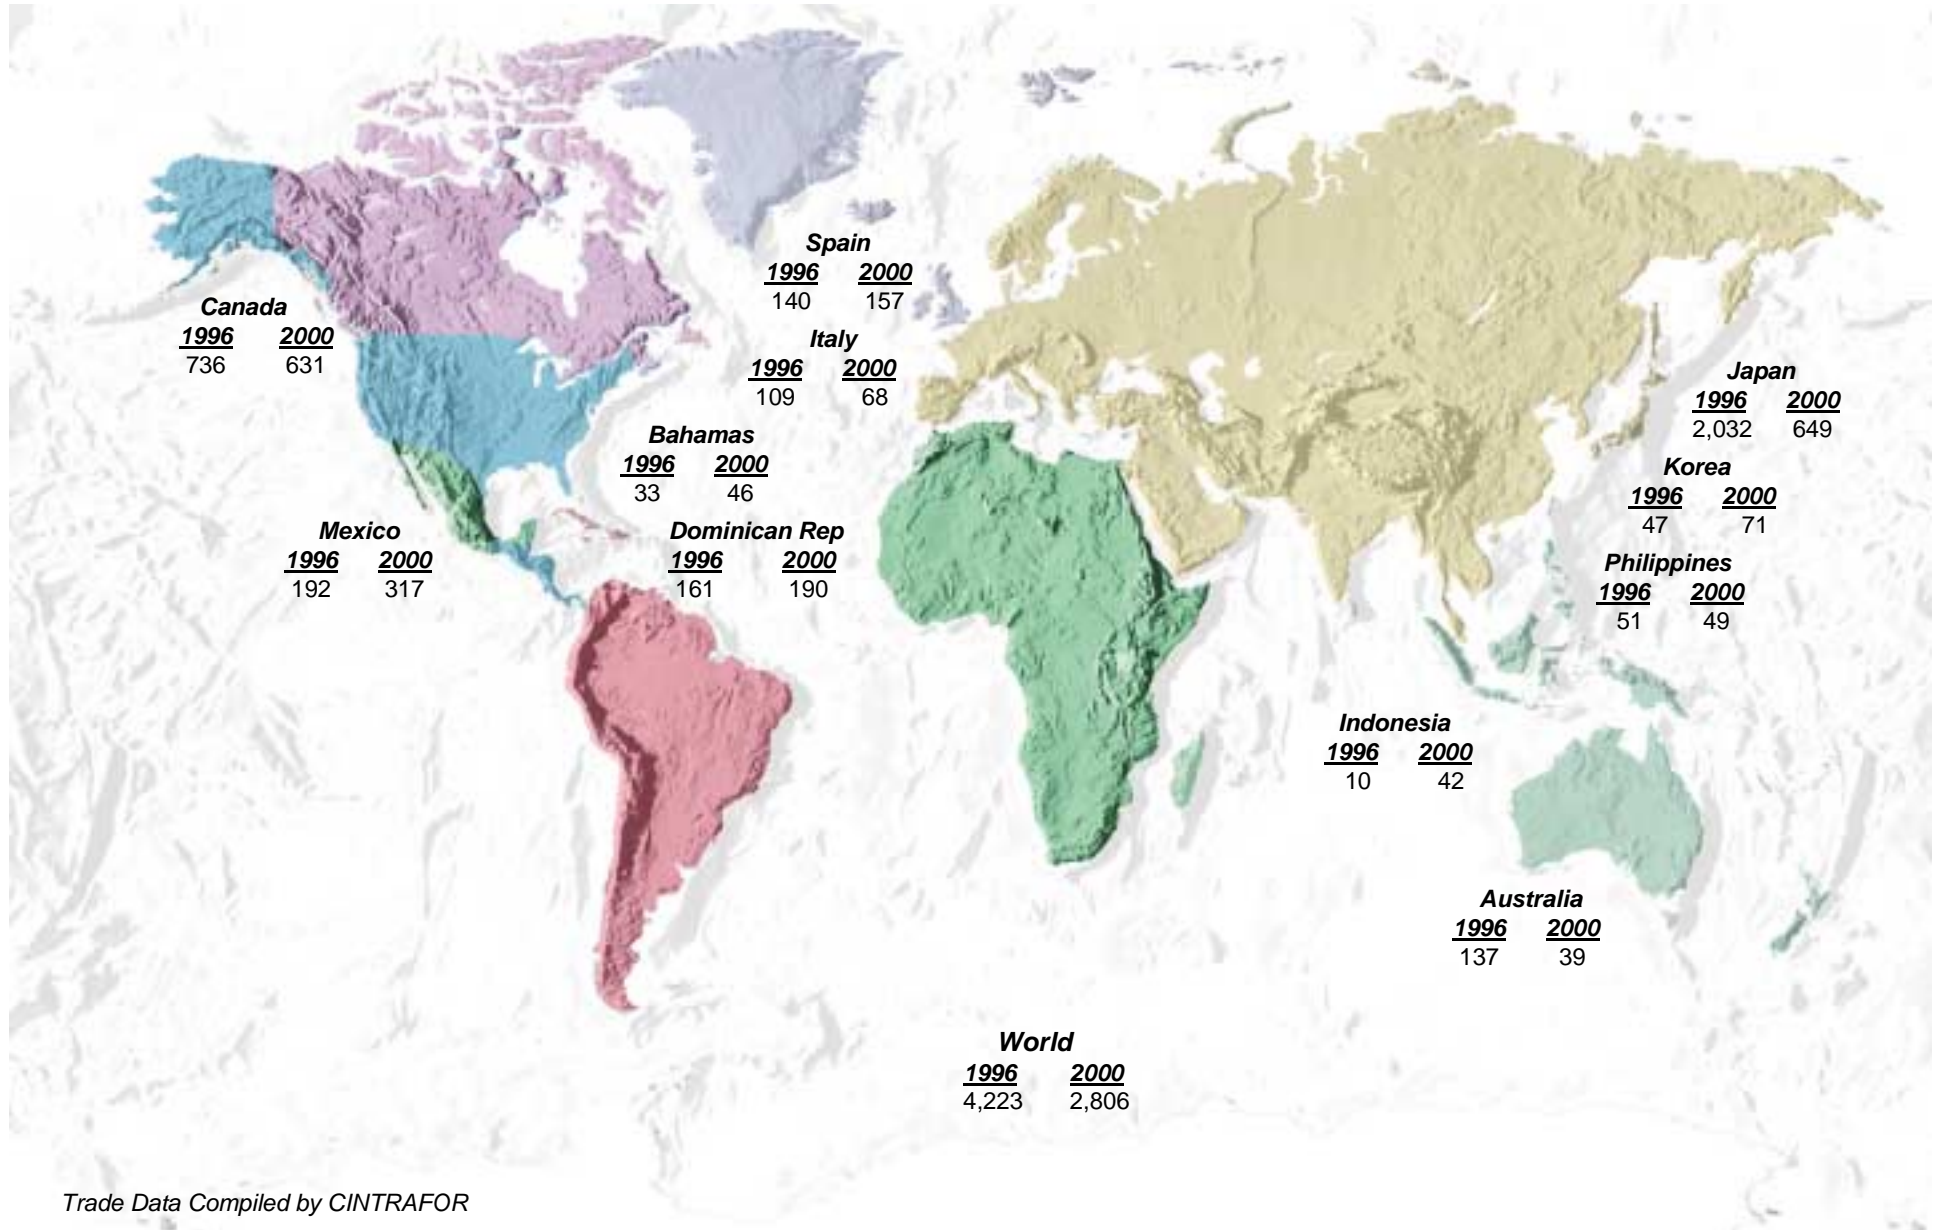

US Exports of Softwood Lumber, 1996 vs 2000 ('000 m³)

Trade Data Compiled by CINTRAFOR

Data Source: US Foreign Agricultural Service, 2001
 World Map Graphic Provided Courtesy of C.C. Crow's Publications, Inc.