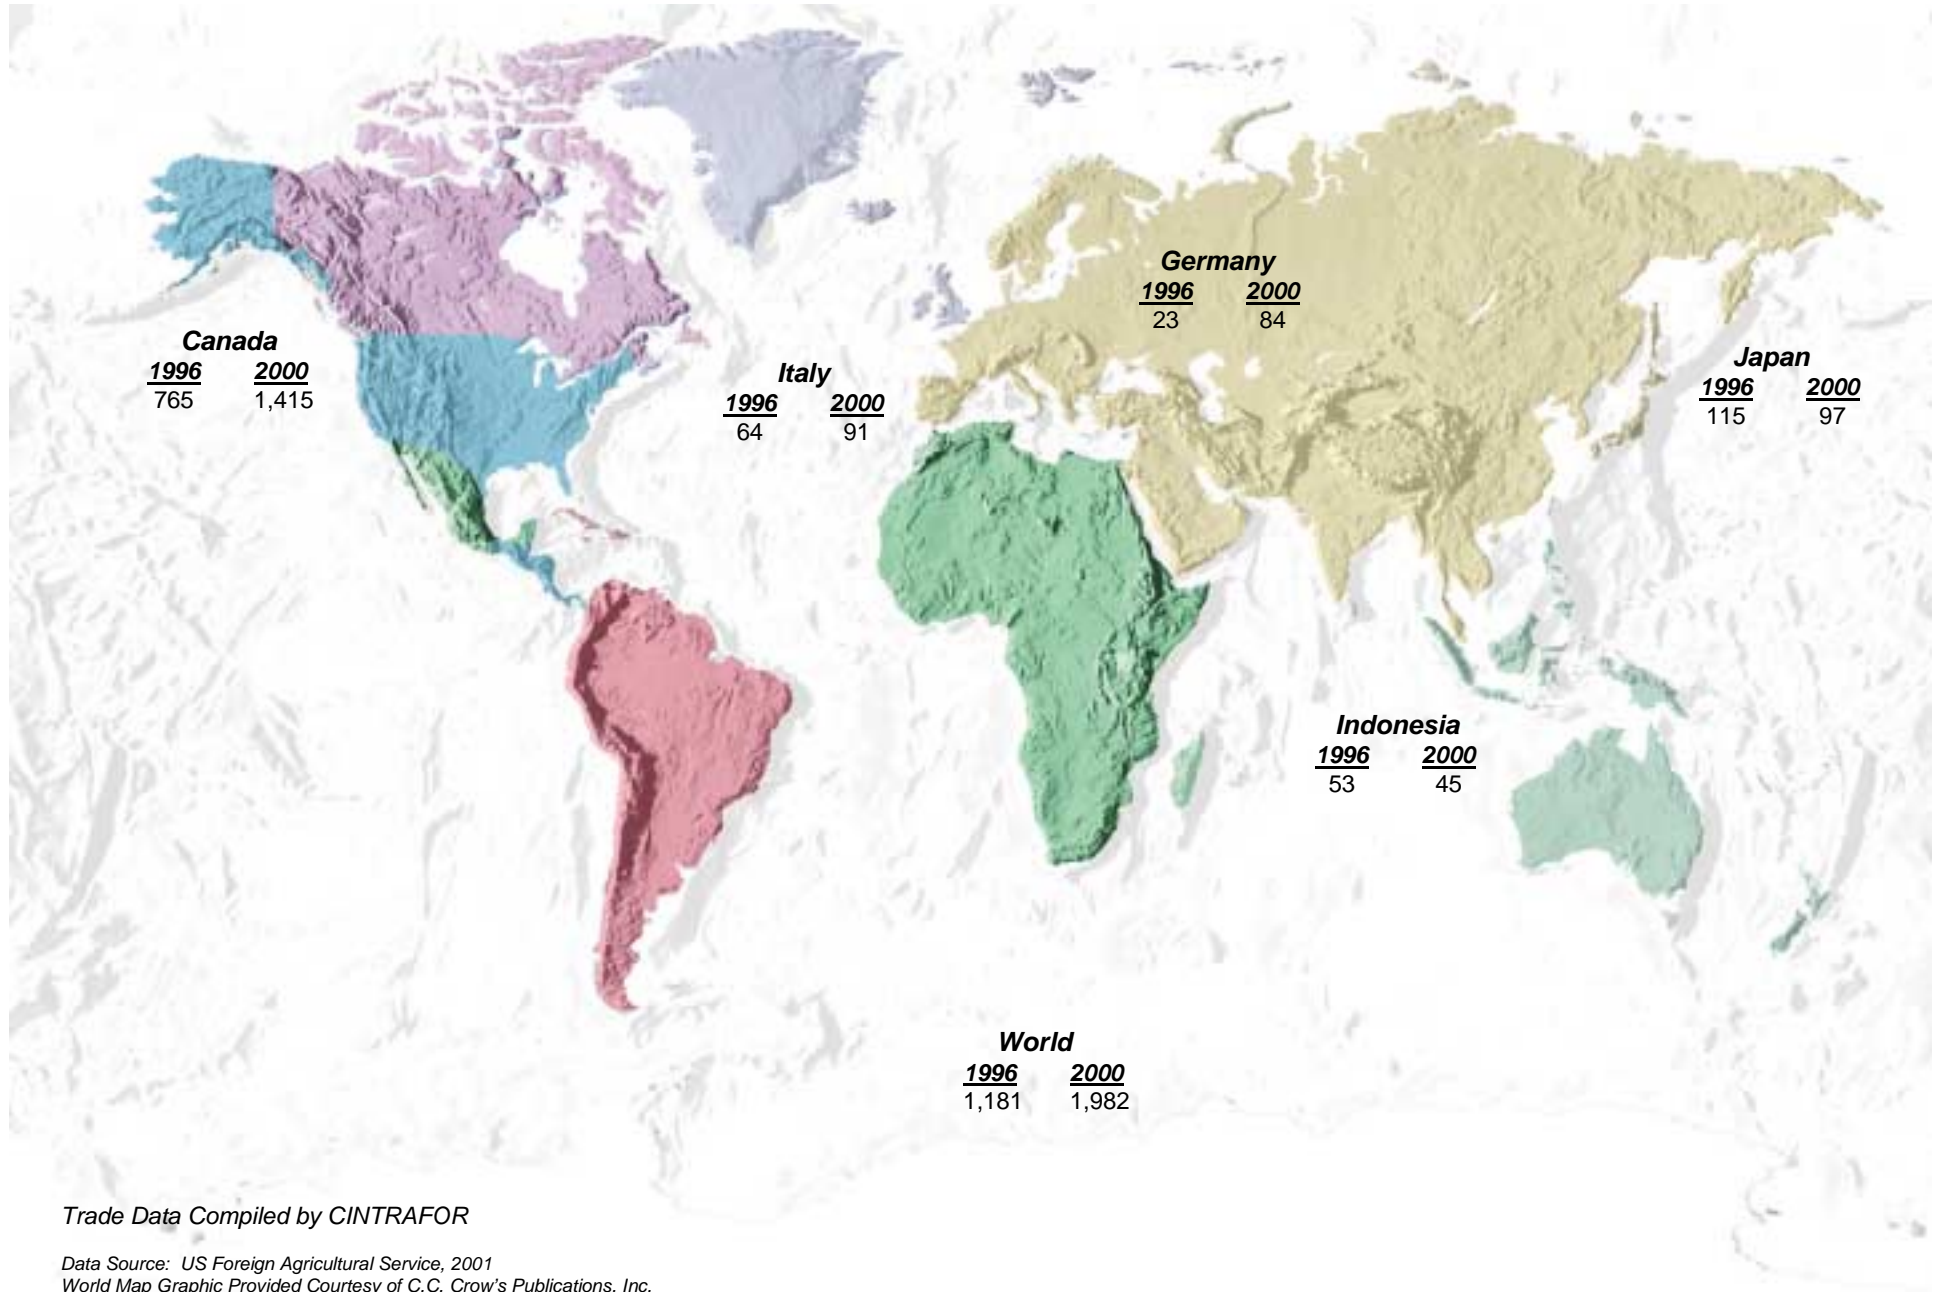

US Exports of Hardwood Logs, 1996 vs 2000 ('000 m³)

Trade Data Compiled by CINTRAFOR

Data Source: US Foreign Agricultural Service, 2001
World Map Graphic Provided Courtesy of C.C. Crow's Publications, Inc.